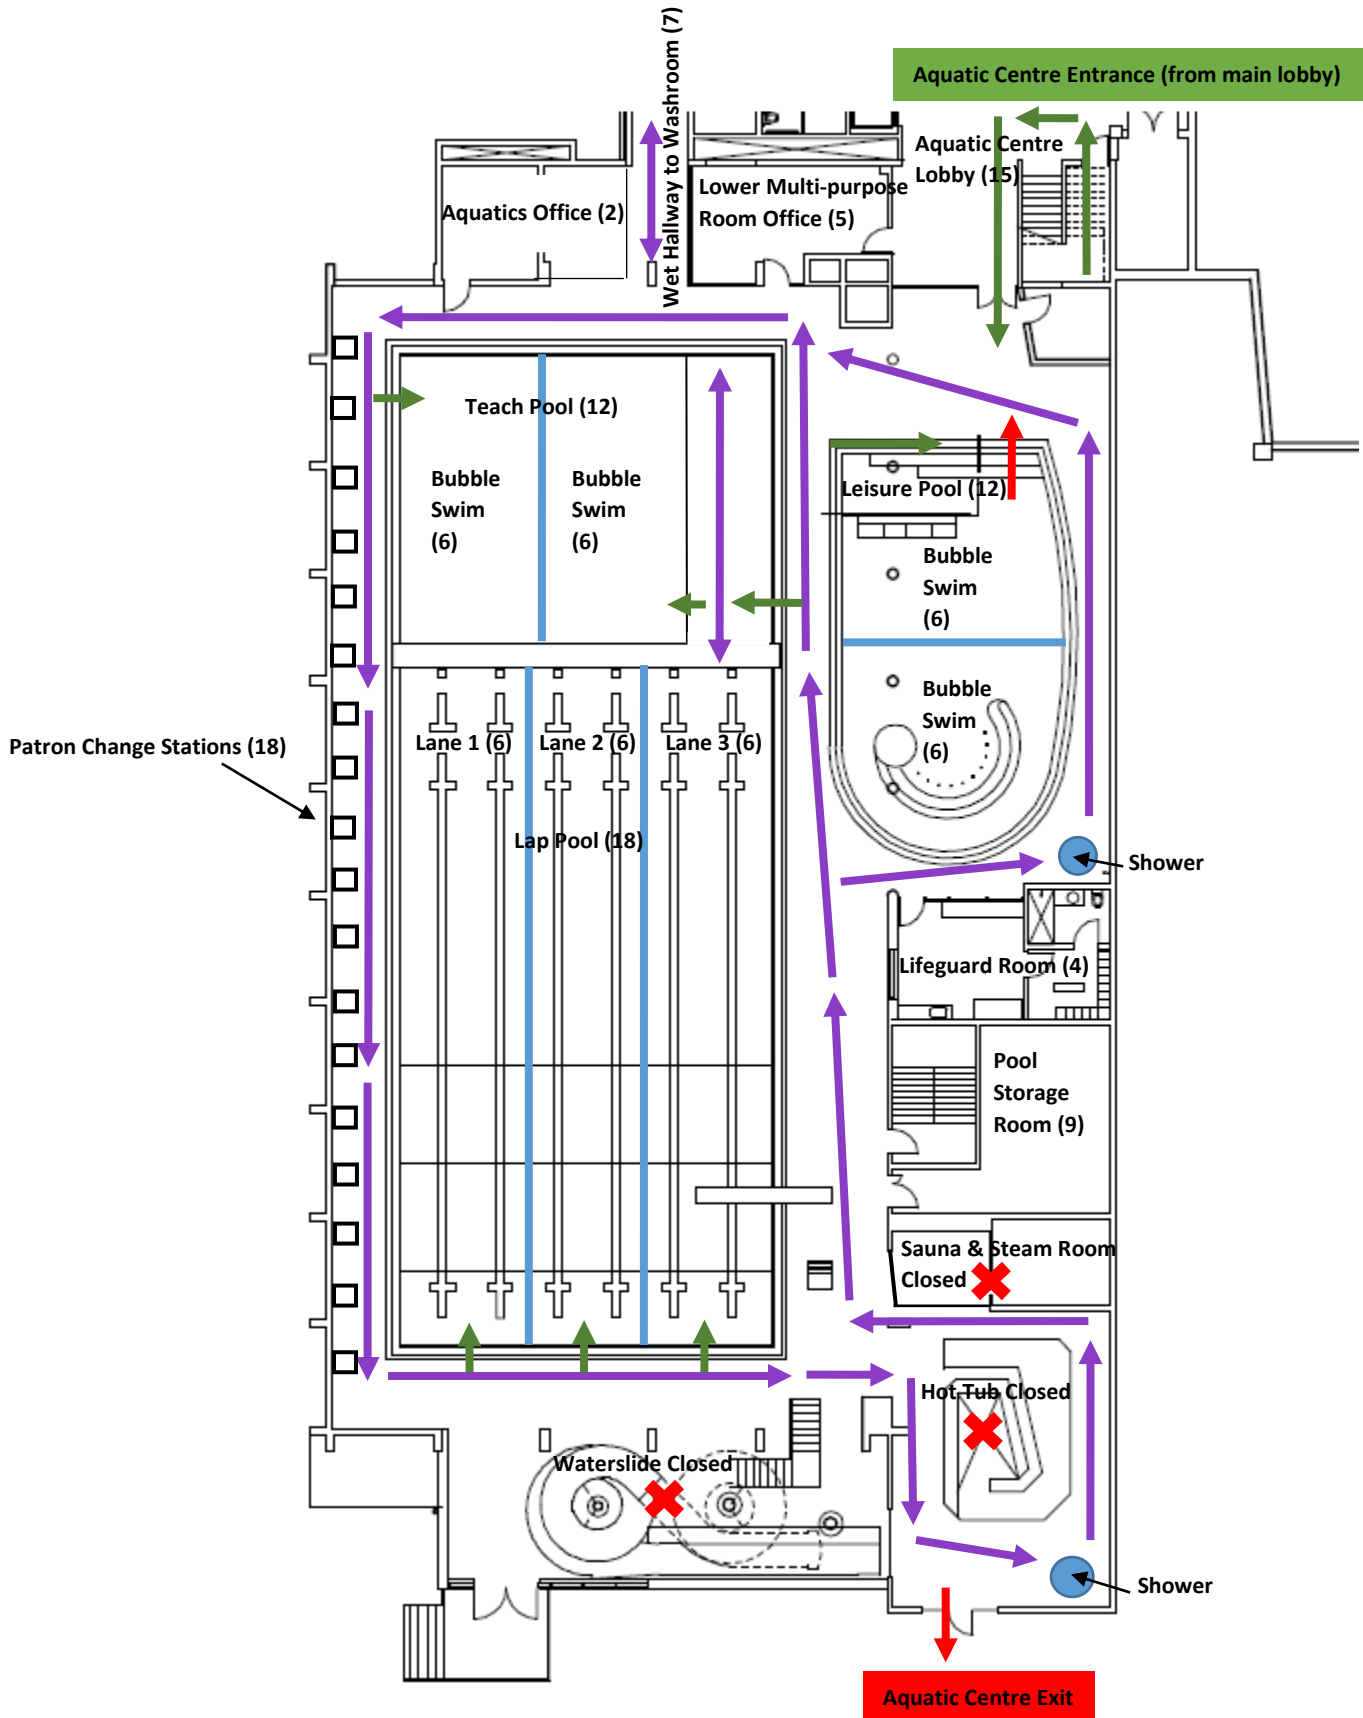

Nelson & District Community Complex Aquatic Centre Pool Deck

Traffic Flow & Maximum Occupancy Map for Swim Club, lap swim, bubble swim and Aquafit

Facility Re-entry Guideline v.5

Nelson & District Community Complex Aquatic Centre Pool Deck

Traffic Flow & Maximum Occupancy Map for Swim Club, lap swim, bubble swim and AquaFit

Facility Re-entry Guideline v.5

Nelson & District Community Complex Aquatic Centre Pool Deck

Traffic Flow & Maximum Occupancy Map for Swim Club, lap swim, bubble swim and Aquafit

Facility Re-entry Guideline v.5